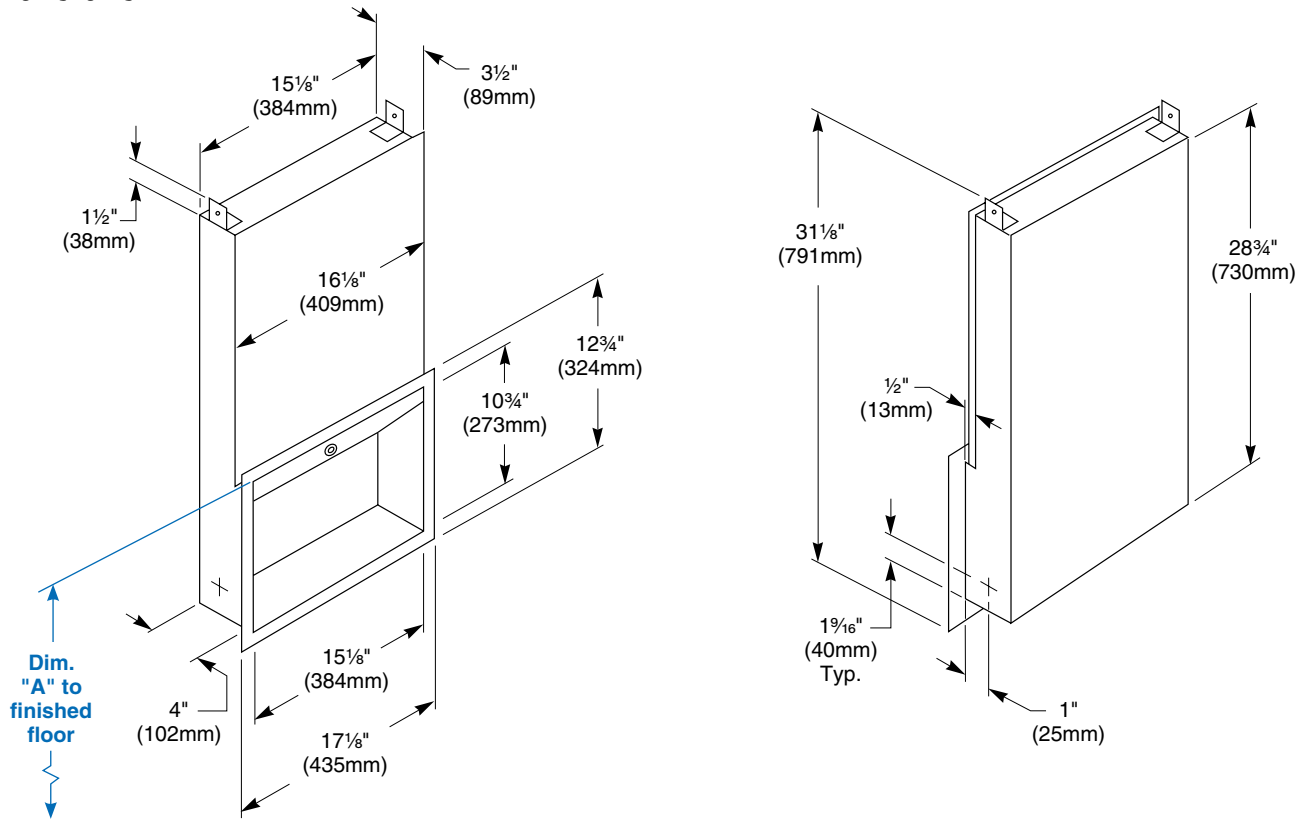

Installation

Verify all rough-in dimensions prior to installation. Requires rough wall opening 15½"W x 30¼"H x 4"D. Install cabinet prior to installation of wall surface or mirror. Secure to framing with mounting screws (included) at holes provided. Shim at screw points as required.

Guide Specification

Recessed multi-purpose unit (for behind wall or mirror installation) consisting of recessed towel dispenser and shelf and shall be fabricated of stainless steel with exposed surfaces in satin finish. Towel dispenser with piano hinge and tumbler lock. Towel dispenser capacity 800 multi-fold or 600 C-fold towels.

Overall dimensions: 17½"W x 31½"H x 4"D.

ADA Compliant

- ☑ Consult local and national accessibility codes for proper installation guidelines.
- ☑ Conformity and compliance to local and national codes is the responsibility of the installer.

Dimensions

Dim. "A" Key Surface:	For Dim. "A"	Top of Rough Wall Opening	Bottom of Rough Wall Opening
Paper towel top of opening to finished floor	48" (1219mm)	67" (1702mm)	35 ⁷ / ₈ " (911mm)
	45" (1143mm)	64" (1626mm)	32 ⁷ / ₈ " (835mm)
	42" (1067mm)	61" (1549mm)	29 ⁷ / ₈ " (759mm)
	40" (1016mm)	59" (1499mm)	27 ⁷ / ₈ " (708mm)
Rough wall opening:			
Recessed:	15 ⁵ / ₈ " (397mm) Wide x 31 ¹ / ₈ " (791mm) High x 4" (102mm) Deep		