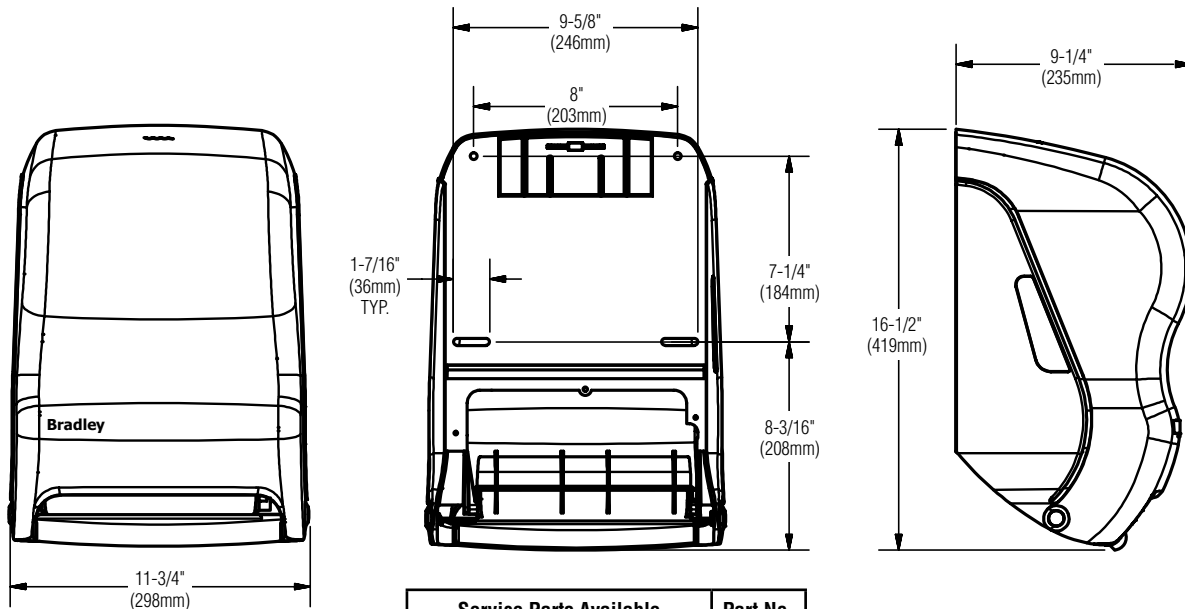

#### Installation

Verify all rough-in dimensions prior to installation. Secure to wall using convenient mounting slots and use appropriate mounting devices supplied by installer.

- Model 2496 fits inside Model 2271, and the two units can be combined to create a multi-purpose cabinet.

**Overall dimensions: 11-3/4"W x 16-1/2"H x 9-1/4"D.**

Service Parts Available	Part No.
<input type="checkbox"/> Replacement Cover (no logo)	P15-458
<input type="checkbox"/> Key	P15-454
<input type="checkbox"/> AC Conversion Pack	P15-459
<input type="checkbox"/> Keyless Handle	P10-740