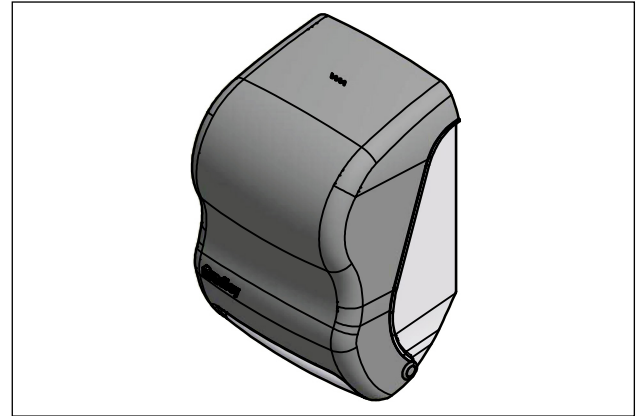

### Model 2496 — Surface-Mounted with Sensor Activation **Bradex**<sup>®</sup>

#### Product Materials

**UNIT:** Constructed of high impact material. Door is translucent, and fabricated from durable high-impact plastic.

#### Operation

After loading paper and supplying power, simply close the dispenser cover. A 10" towel will be dispensed, and the unit is now ready for use. Operates with 4 "D" size alkaline batteries (not included). Automatic transfer system will integrate stub roll when the primary is nearly depleted. A flashing red indicator light indicates that batteries need to be replaced.

#### Guide Specification

Dispenser housing is fabricated from durable high impact material. The cover shall be fabricated from translucent high impact plastic. Dispenser shall have a sensor-operated towel dispensing mechanism. Dispenser will dispense a 10" towel after each tear of paper. Dispenser will be provided with a key activated spring lock. Dispenser shall include a transfer system which will automatically start feeding the paper web of the top roll when the lower roll is nearly depleted.