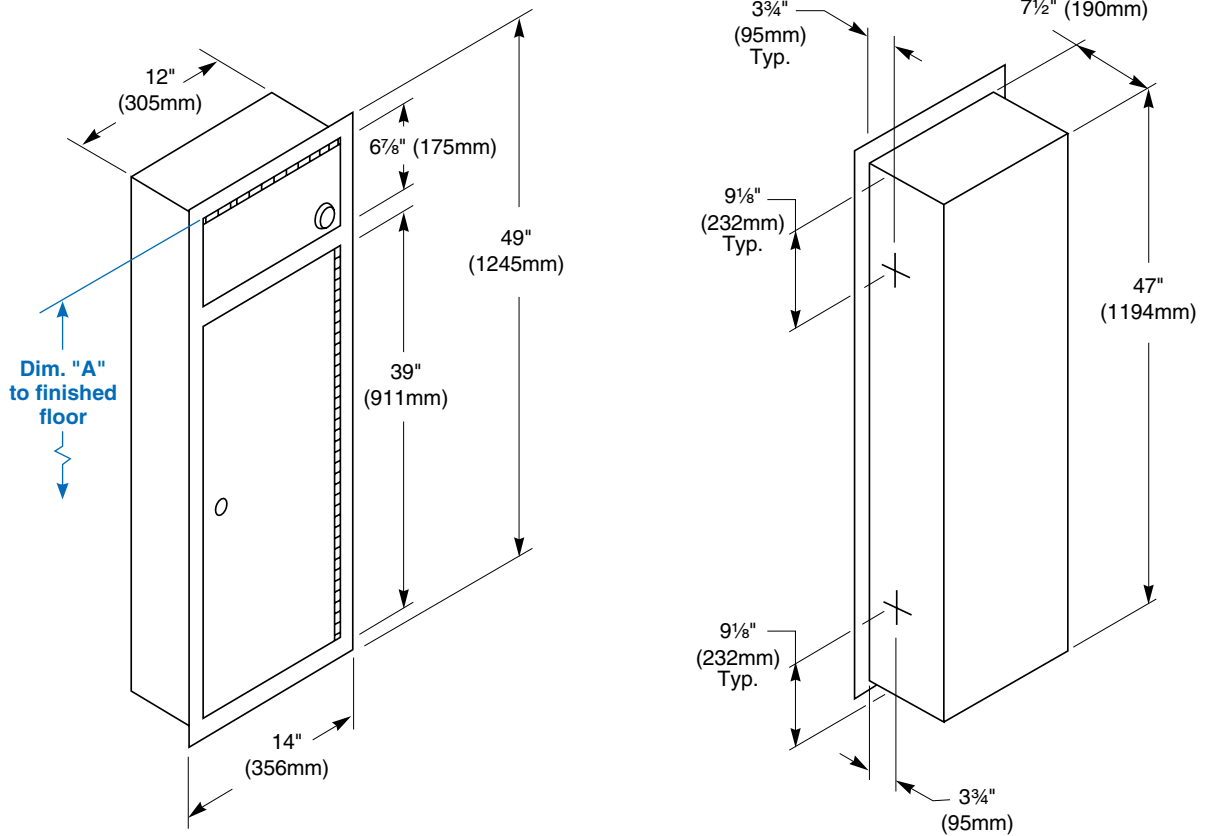

Capacity

9.2 gal. (1.24 cu. ft.)

Operation

Waste receptacle insert removable by unlocking cabinet door.

Installation

Verify all rough-in dimensions prior to installation. Recessed unit requires rough wall opening 12½"W x 47½"H x 7½"D. Secure to framing with mounting screws (included) at holes provided. Shim at screw points as required.

Guide Specification

Recessed waste receptacle shall be fabricated of heavy gauge stainless steel with seamless exposed surfaces in satin finish. Cabinet door of warp-free construction with piano hinge and tumbler lock. Removable 9.2-gal. leakproof molded plastic insert for waste receptacle.

Overall dimensions: 14"W x 49"H x 7½"D.

ADA Compliant

- Consult local and national accessibility codes for proper installation guidelines.
- Conformity and compliance to local and national codes is the responsibility of the installer.

Dimensions

Dim. "A" Key Surface:	For Dim. "A"	Top of Rough Wall Opening	Bottom of Rough Wall Opening
Top of door (6 7/8" door opening) to finished floor	50" (1270mm)	50 1/4" (1276mm)	2 3/4" (70mm)
	48" (1219mm)	48 1/4" (1226mm)	3/4" (19mm)
Rough wall opening:			
Surface Mount:	No rough opening, see overall dimensions		
Recessed:	12 1/2" (318mm) Wide x 47 1/2" (1207mm) High x 7 1/2" (191mm) Deep		
Semi-Recessed:	12 1/2" (318mm) Wide x 47 1/2" (1207mm) High x 3 1/2" (89mm) Deep		