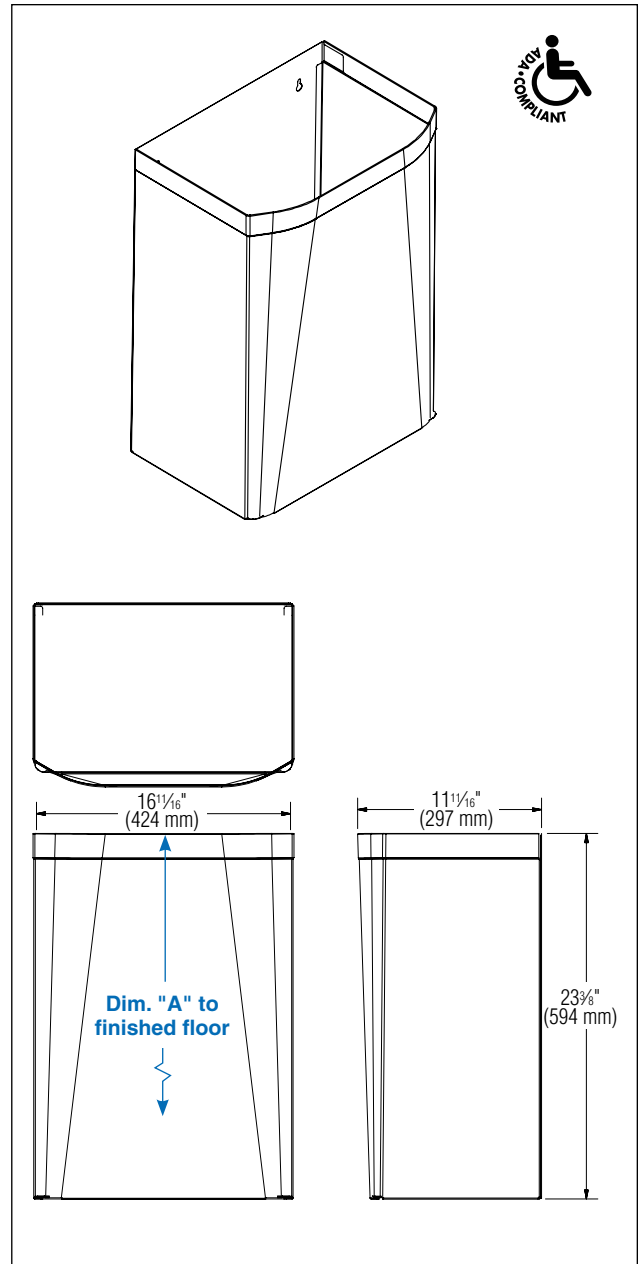

### Product Materials

**WASTE CONTAINER:** 0.036-inch/20ga.-(0.92 mm) gauge stainless steel with exposed surfaces in architectural satin finish. All welded construction; front of waste container has matching curvature to other Bradley Diplomat washroom accessories.

### Guide Specification

16.5 gal. /2.6 cu. ft. capacity waste receptacle, formed with contemporary contours, radii, and finish matching related accessories in manufacturer's designer series. Stainless steel sheet with satin finish on exposed surfaces, fully welded, with seamless corners and burr-free edges: waste receptacle 0.036-inch / 20-ga. thick.

**Overall dimensions: 16-11/16"W x 23-3/8"H x 11-11/16"D.**

### Optional Features

| Feature  | Suffix |
|--|--------|
| <input type="checkbox"/> Vinyl Liner Part #P11-042 |        |

| Dim. "A" Key Surface: | For Dim. "A" Top of Unit | Locate Bottom of Unit |
|-----------------------|--------------------------|-----------------------|
| Waste receptacle top  | 36" (914mm)              | 12 5/8" (320 mm)      |
| lip to finished floor | 32" (813mm)              | 8 5/8" (219 mm)       |
|                       | 28" (711mm)              | 4 5/8" (117 mm)       |