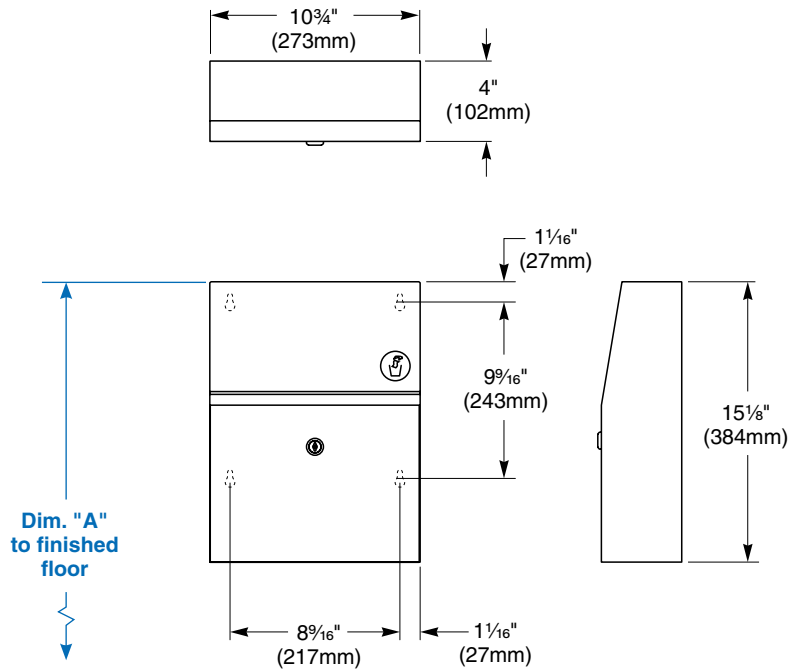

**Overall dimensions: 10 $\frac{3}{4}$ "W x 15 $\frac{1}{8}$ "H x 4"D.**

**Dimensions**

<b>Dim. "A" Key Surface:</b>	For Dim. "A"	Top of Unit	Bottom of Unit
Top of door (6" door opening) to finished floor	48" (1219mm)	48" (1219mm)	32 5/8" (829mm)
	45" (1143mm)	45" (1143mm)	29 9/8" (752mm)
	42" (1067mm)	42" (1067mm)	26 5/8" (676mm)
	36" (914mm)	36" (914mm)	20 5/8" (524mm)
	33" (838mm)	33" (838mm)	17 5/8" (448mm)
<b>Rough wall opening:</b>			
Surface Mount:	No rough opening, see overall dimensions.		