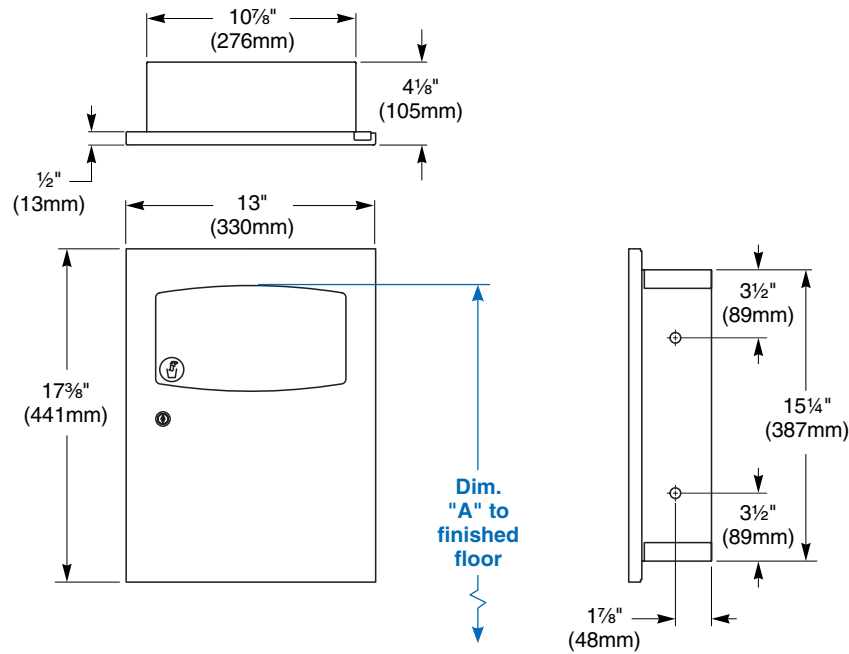

Verify all rough-in dimensions prior to installation. Recessed unit requires rough wall opening 11 3/4"W x 15 3/4"H x 4"D (Semi-recessed unit only 2 1/2" deep). Secure to framing with mounting screws (included) at holes provided. Shim at screw points as required.

Guide Specification

Recessed napkin disposal shall be fabricated of stainless steel with exposed surfaces in satin finish. Door with full-length concealed piano hinge and lock. Self-closing push flap door secured by piano hinge. Removable molded plastic receptacle.

Overall dimensions: 13"W x 17 3/4"H x 4 1/8"D.

ADA Compliant

- Consult local and national accessibility codes for proper installation guidelines.
- Conformity and compliance to local and national codes is the responsibility of the installer.

Dimensions

Dim. "A" Key Surface:	For Dim. "A"	Top of Rough Wall Opening	Bottom of Rough Wall Opening
Top of Door (5 1/2" Door Opening) to Finished Floor	48" (1219mm)	49" (1245mm)	33 1/4" (845mm)
	45" (1143mm)	46" (1168mm)	30 1/4" (768mm)
	42" (1067mm)	43" (1092mm)	27 1/4" (692mm)
	36" (914mm)	37" (940mm)	21 1/4" (540mm)
	33" (838mm)	34" (864mm)	18 1/4" (464mm)
Rough wall opening:			
Surface Mount:	No rough opening, see overall dimensions		
Recessed:	11 3/8" (289mm) Wide x 15 3/4" (400mm) High x 4" (102mm) Deep		
Semi-Recessed:	11 3/8" (289mm) Wide x 15 3/4" (400mm) High x 2" (51mm) Deep		