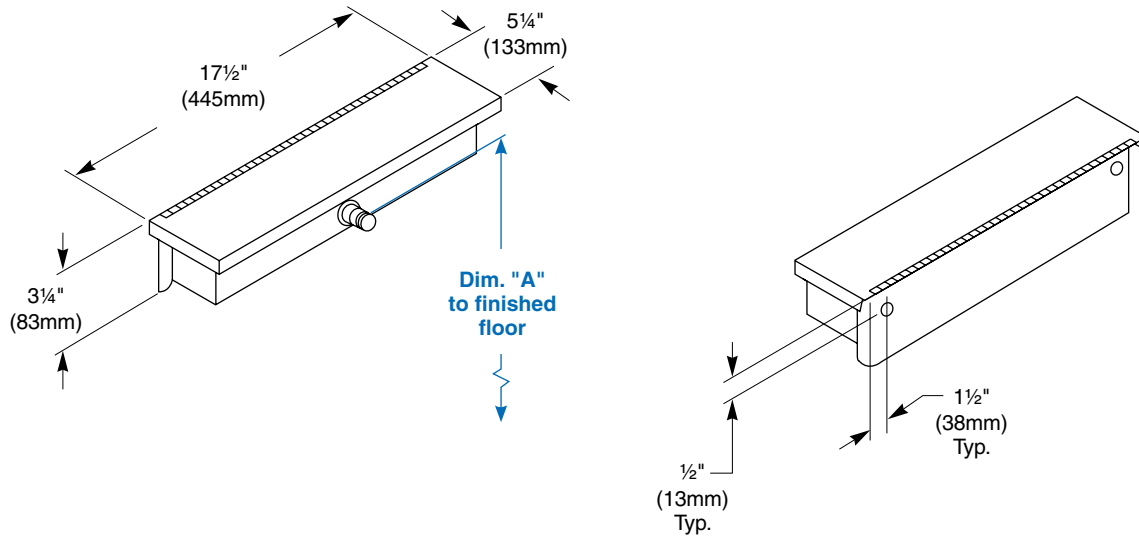

### Installation

Verify all rough-in dimensions prior to installation. Secure dispenser with mounting screws (included). If mounted under a horizontal projection, allow 5" clearance for filling.

**Overall dimensions: 17½"W x 3¼"H x 5¼"D.**

MODEL 661

MODEL 662

## Dimensions

(Model 661 shown)

<b>Dim. "A" Key Surface:</b>	For Dim. "A"	Top of Unit	Bottom of Unit
Push button top to finished floor	40" (1016mm)	42 1/4" (1073mm)	38 13/16" (986mm)
	38" (965mm)	40 1/4" (1022mm)	36 13/16" (935mm)
	36" (914mm)	38 1/4" (972mm)	34 13/16" (884mm)
	34" (864mm)	36 1/4" (921mm)	32 13/16" (833mm)
<b>Rough wall opening:</b>			
Surface Mount:	No rough wall opening, see overall dimensions		