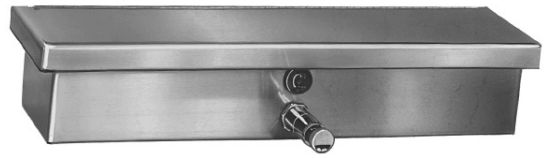

- ☐ Model 661 – One Soap Valve
- ☐ Model 662 – Two Soap Valves

- ☒ Shelf-Type Dispenser
- ☒ Surface-Mounted
- ☒ ADA Compliant

Product Materials

HINGED SHELF: 20 gauge stainless steel with exposed surfaces in architectural satin finish.

RESERVOIR: 20 gauge stainless steel with exposed surfaces in architectural satin finish. Welded seams.

SOAP VALVE: chrome-plated brass housing with ABS plastic mechanism. Requires less than 5 lbs. of force to dispense soap.

Capacity

80-oz. liquid soap.

Operation

Pump-type valve draws liquid soap from bottom of reservoir. Dispenses measured amount of soap with each stroke. Sight gauge indicates refill time. Hinged shelf secured by concealed friction latch and 2 locking bars. Requires less than 5 lbs. of force to dispense soap.

- ☒ Bradley liquid soap valves operate best with any vegetable oil or coconut oil hand soap having a 10–15% soap concentration.

Installation

Verify all rough-in dimensions prior to installation. Secure dispenser with mounting screws (included). If mounted under a horizontal projection, allow 5" clearance for filling.

Guide Specification

Shelf-type soap dispenser shall be fabricated of 20 gauge stainless steel. Soap valve has chrome-plated brass housing with ABS plastic mechanism. Concealed friction latch for cover. Requires less than 5 lbs. of force to dispense soap. Capacity: 80-oz. liquid soap.

Overall dimensions: 17½"W x 3¼"H x 5¼"D.

MODEL 661