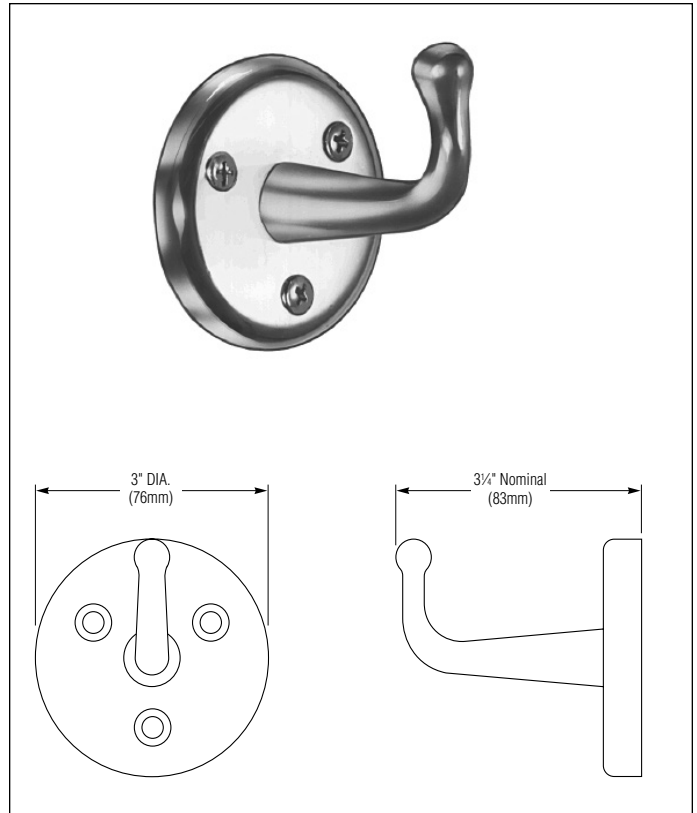

- Exposed Mounting
- Heavy-Duty **Bradex**<sup>®</sup>

**Product Materials**

**ROBE HOOK:** forged brass with bright chrome finish.

**Installation**

Verify all rough-in dimensions prior to installation. Secure to wall with mounting screws (included) at holes provided.

**Optional Features**

Feature	Suffix
<input type="checkbox"/> Satin chrome finish <b>Bradex</b> <sup>®</sup>	-81

**Guide Specification**

Heavy-duty robe hook to be of chrome plated brass with three mounting holes.