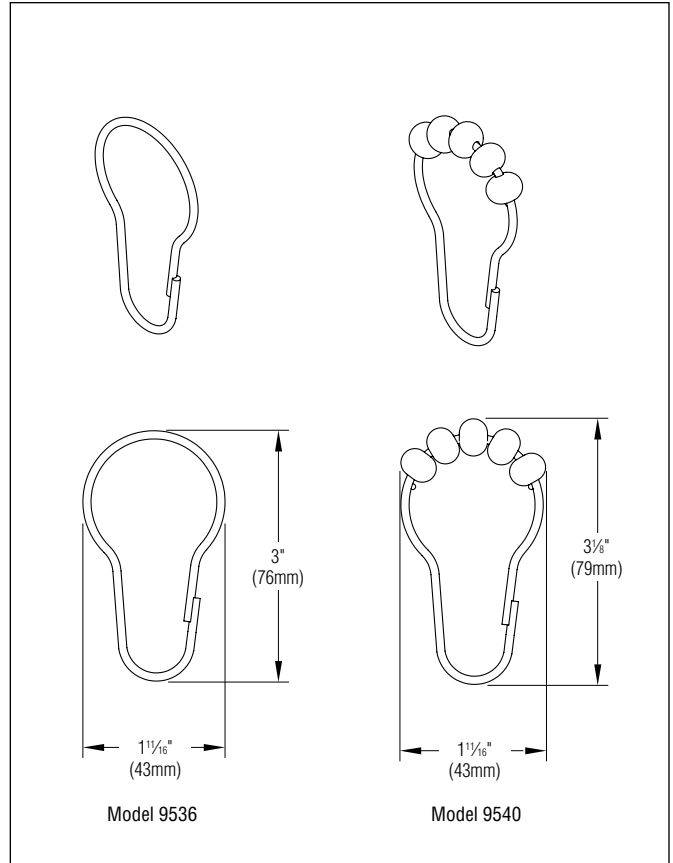

- ☑ Model 9536 – Shower Curtain Hook **Bradex**[®]
- ☑ Model 9540 – Shower Curtain Hook with Rollers **Bradex**[®]

Product Materials

Model 9536 Shower Curtain Hook: stainless steel spring wire with snap fastener. Can be used with 1" and 1¼" diameter curtain rods.

Model 9540 Shower Curtain Hook with Rollers: stainless steel wire with snap fastener. Rollers are brass with nickel plating. Five rollers per hook. Can be used with 1" and 1¼" diameter curtain rods.

Orders composed of products indicated as **Bradex**[®] will be available to ship in three days after receipt of order at the factory. There is no pricing penalty for this service from Bradley.