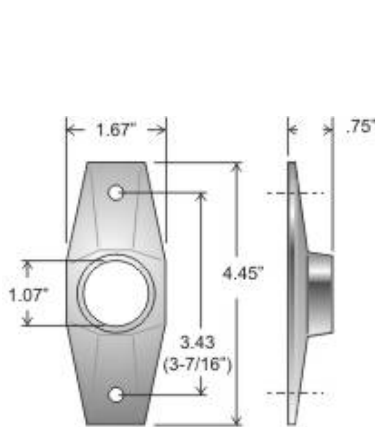

- Quality
- Value
- Service

**Tech
Reference**

Hygienic Solutions at Work

Shower Curtains and Accessories

- Code 1144:** Chrome Shower rod 5' x 1" dia.
Code 1144-500: Hold Back Hook and Chain
Code 1144-501L: Stainless steel Curtain Hooks (pack of 12)
Code 1144-502: Shower Curtain 48" x 78"
Code 1144-503: Tub Curtain 70" x 72"

Mounting flange, front and side views

Specifications:

Shower curtains are made of 100% Polyvinyl Chloride (PVC), 8 gauge (.2mm) in thickness and have a suede embossed colour fast finish. The curtains are mildew proof and cold crack (-15 degrees C) treated. The shower ring grommets are reinforced with aluminum and Concealed in an extra strength header. Shower curtain and plastic hooks come in standard white colour. Mounting flange is injection moulded plastic in plated finish (mounting screws provided)