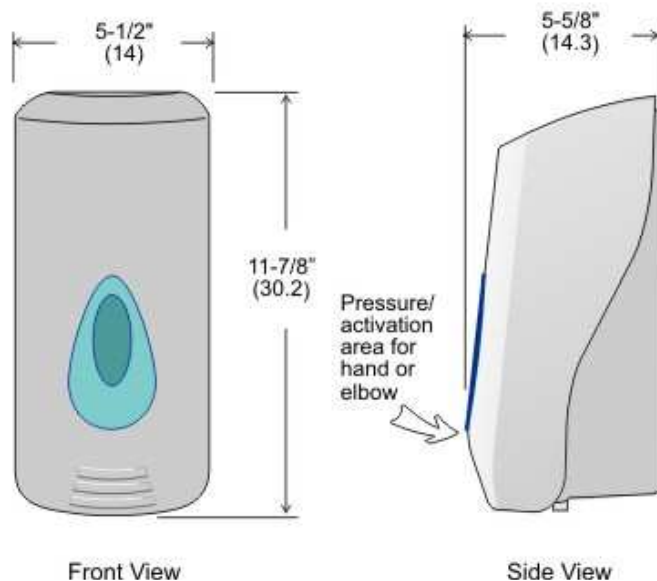

- Quality
- Value
- Service

**Tech
Reference**

Large Capacity All Plastic Soap Dispenser

Code 707-2L: Lotion soap dispenser, 2 litre (70 oz.) capacity, white finish.

[Download PDF](#)

Specifications:

Site Location:

Extra large capacity dispenser with all purpose push type dispensing valve is suitable for high traffic and industrial areas.

Features:

Quality ABS finish. With lockable front cover.

Removable inner soap reservoir for easy cleaning and maintenance.

Attractive blue and white colour scheme.

Completely concealed wall mounting (no visible mounting screws).

Dispenses a wide range of hygiene products: viscous liquid soaps to thick gels. 2ml shot size.

Capacity: 2 litre (70 oz.)

Installation:

Secure unit to wall, screws, plugs and template provided. Alternately use adhesive pads on smooth dry surfaces, also provided.

Description and specifications applicable on date issued. Frost reserves the right to make improvements or changes without notice.