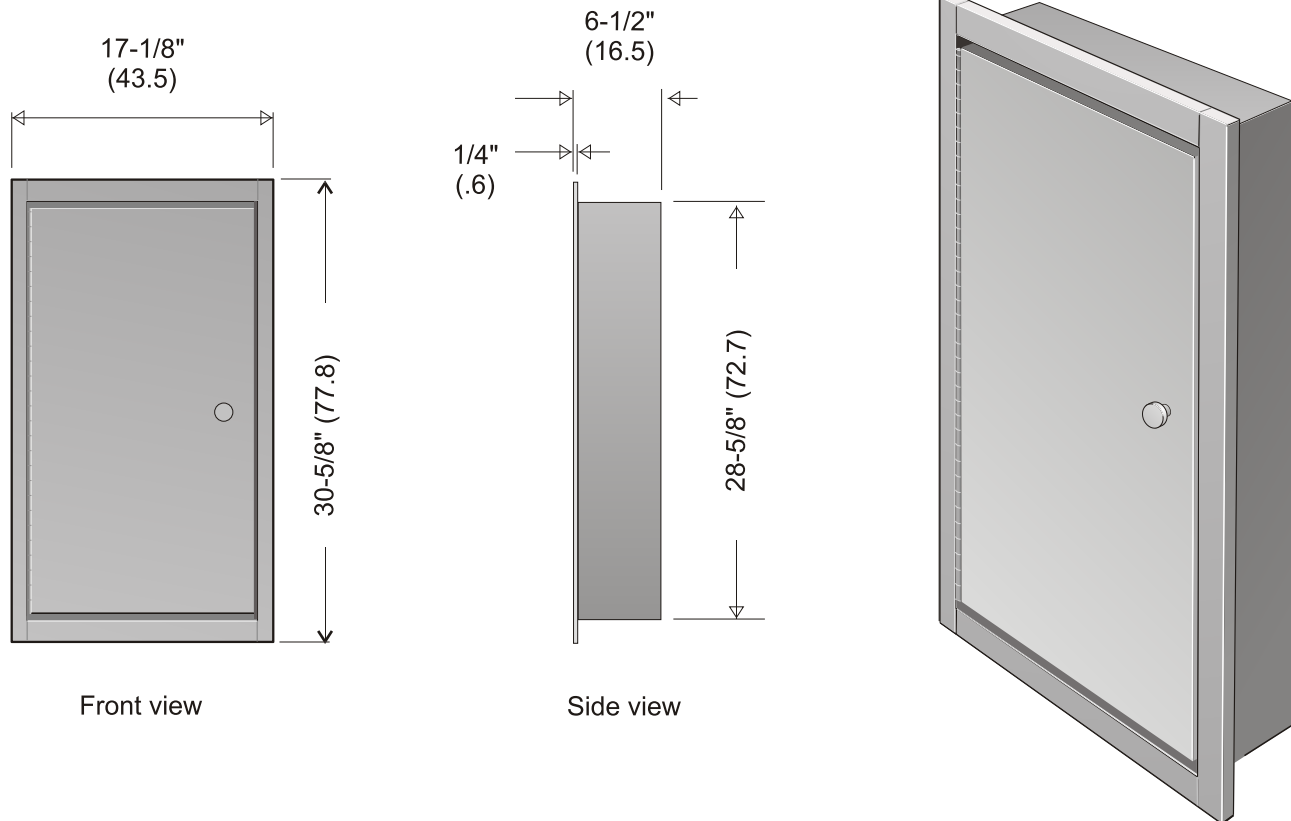

Bed Pan Storage Cabinet

Code 876: Recessed bed pan storage cabinet, stainless steel.

Overall dimensions in inches, (centimeters in brackets).

Specifications

Materials:

- All stainless steel 22 ga. type 304 # 4 finish.
- Ventilation is provided by an open space at the top and bottom of the door.
- 18 ga. stainless steel door is mounted with full length stainless steel hinge.
- Removable leak proof 1" deep ss drip pan
- Interior shelves all stainless steel construction 22 ga.

Installation:

- Provide rough wall opening 15-5/8"w x 29-1/8"h x 6-1/2"d.